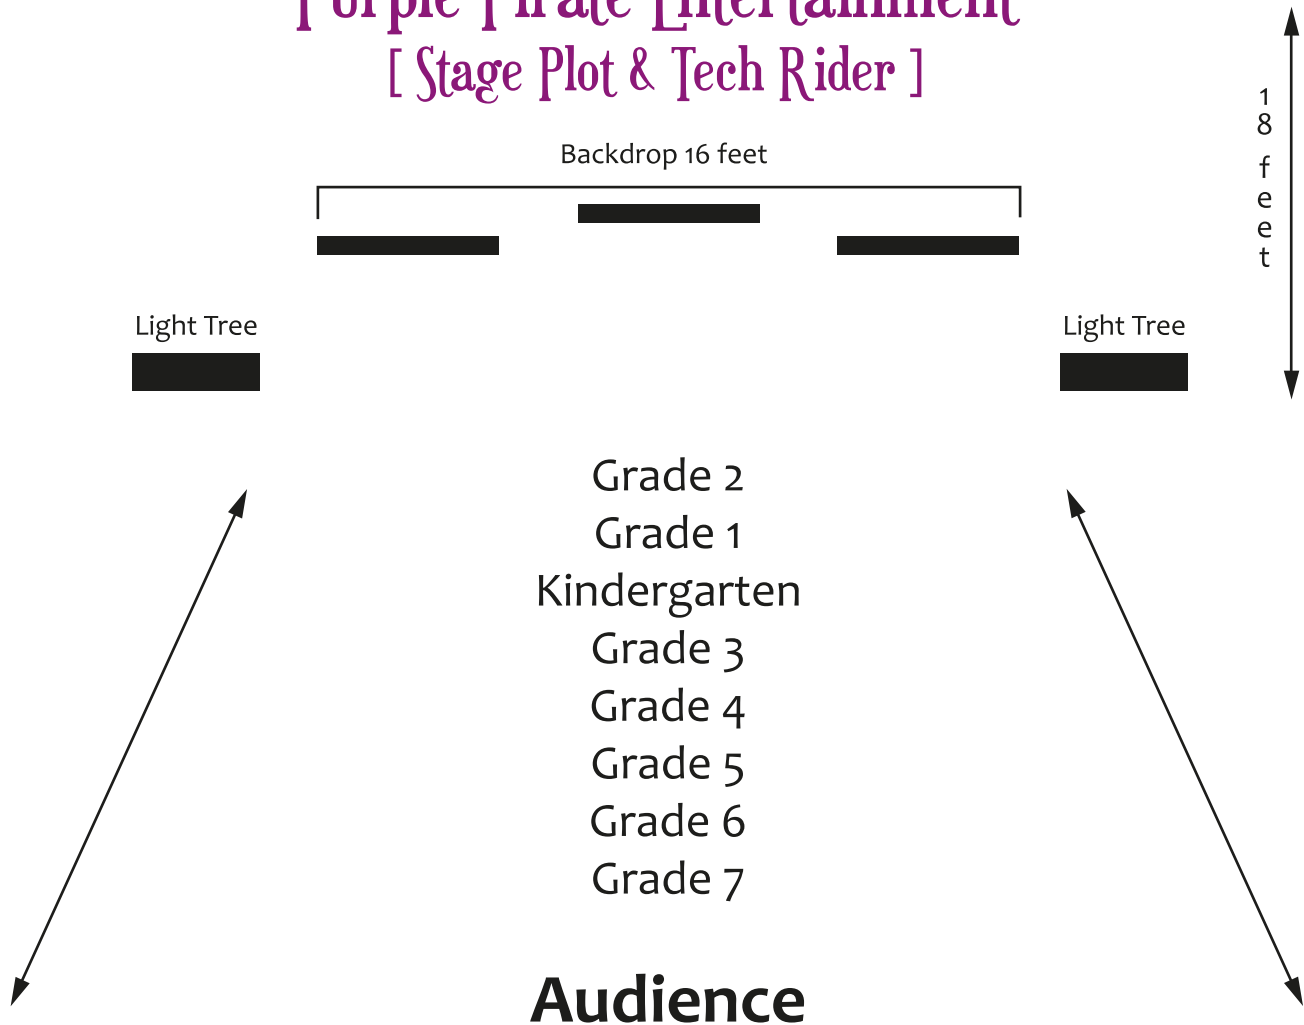

## [ Stage Plot & Tech Rider ]

### For Message in a Bottle Presentations

The performance was created to be on the gymnasium floor.

Message in a bottle is a theatrical production with professional stage lighting and sound. All equipment will be brought by Purple Pirate Entertainment.